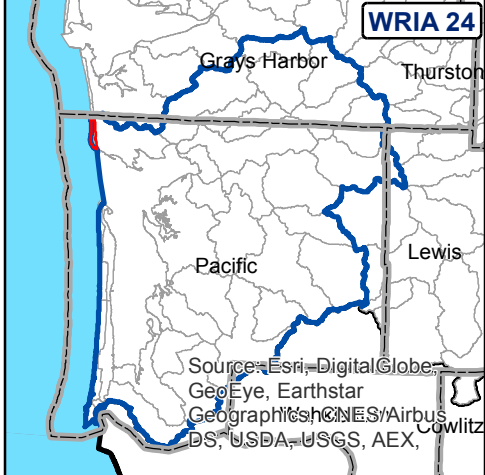

# S City of Grayland-Frontal Pacific Ocean

Source: Esri, DigitalGlobe, GeoEye, Earthstar Geographics, CNES/Airbus DS, USDA, USGS, AEX, Getmapping, Aerogrid, IGN, IGP, swisstopo, and the GIS User Community

Maps By Keven Bennett  
UW | ONRC GIS  
11/18/2015

**Intrinsic Potential Scoring for Coho Summer Rearing Habitat**

—	0	
—	> 0 to 0.35	Low
—	> 0.35 to 0.75	Medium
—	> 0.75 to 1.00	High

**WSC | ONRC 2012**